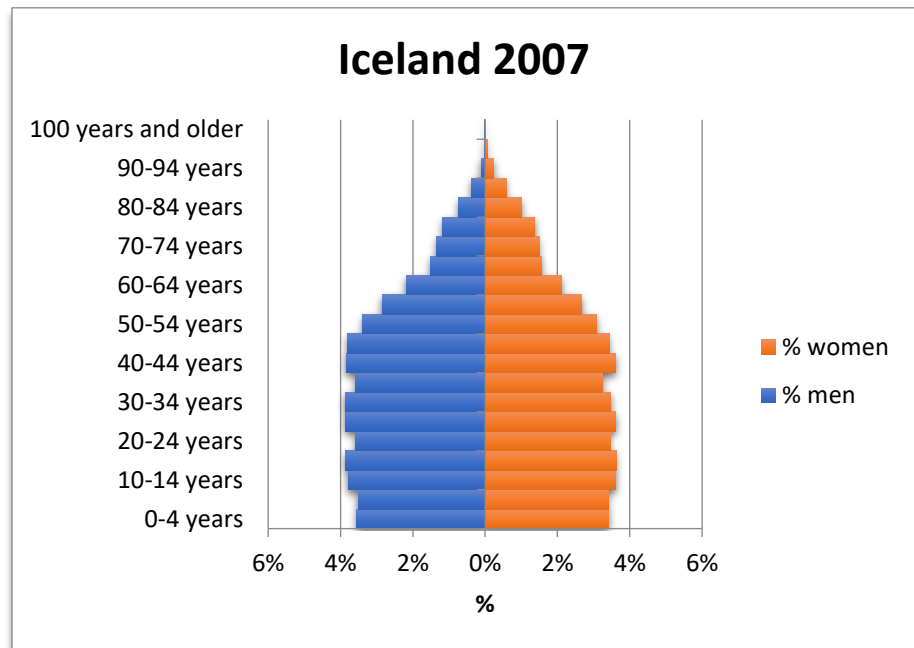

SUSTAINABILITY.IS

East Iceland Sustainability Initiative

2007