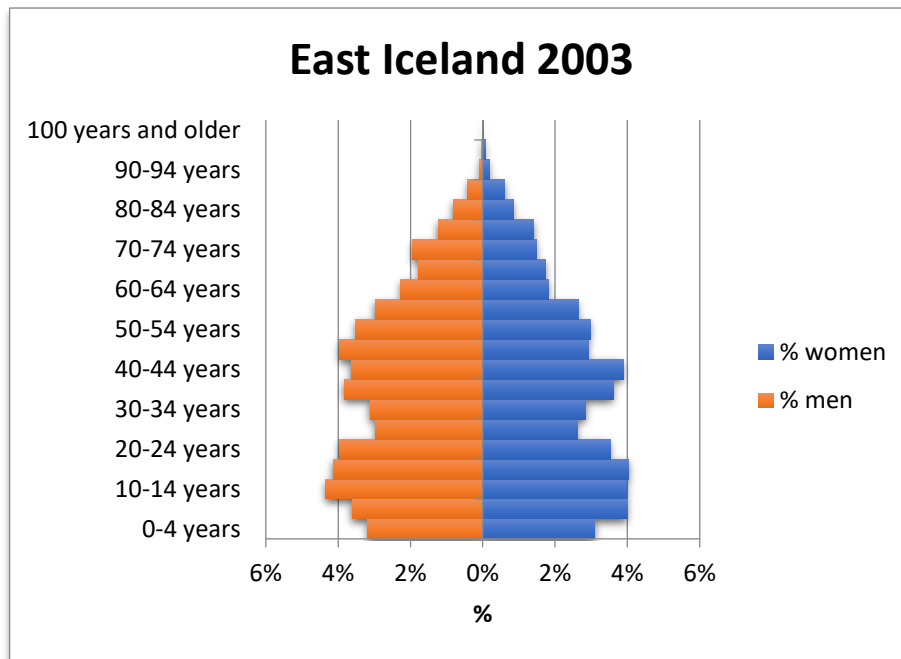

SUSTAINABILITY.IS

East Iceland Sustainability Initiative

Gender and age structure in East Iceland, compared to the country as a whole 2003-2023

Municipalities included: Fjarðabyggð, Fljótsdalshreppur, Múlaþing and Vopnafjarðahreppur January 1, each year.

2003