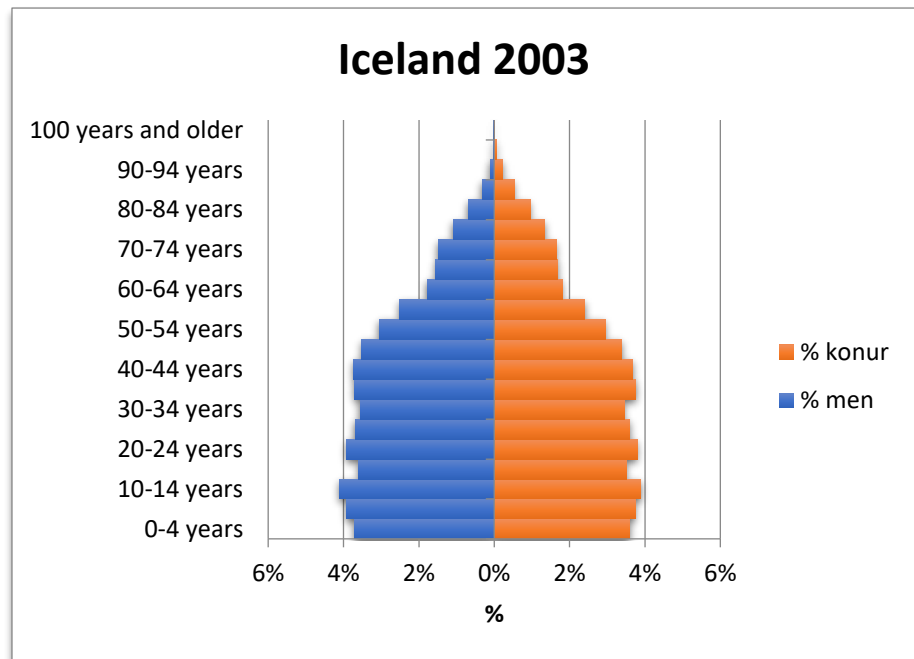

SUSTAINABILITY.IS

East Iceland Sustainability Initiative

Gender and age structure in East Iceland, compared to the country as a whole 2003-2023

Municipalities included: Fjarðabyggð, Fljótsdalshreppur, Múlaþing and Vopnafjarðahreppur January 1, each year.

2003