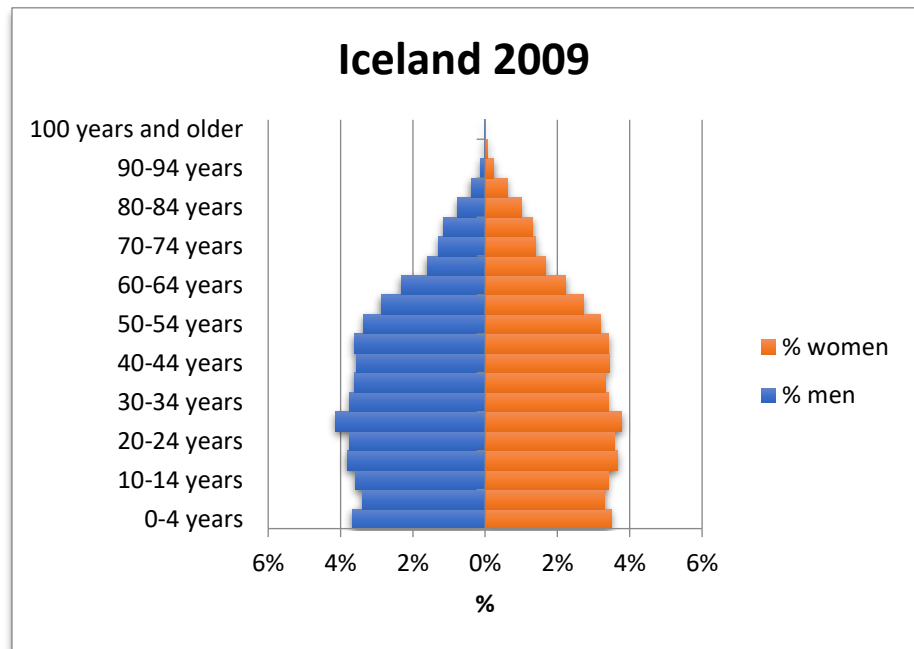

SUSTAINABILITY.IS

East Iceland Sustainability Initiative

2009