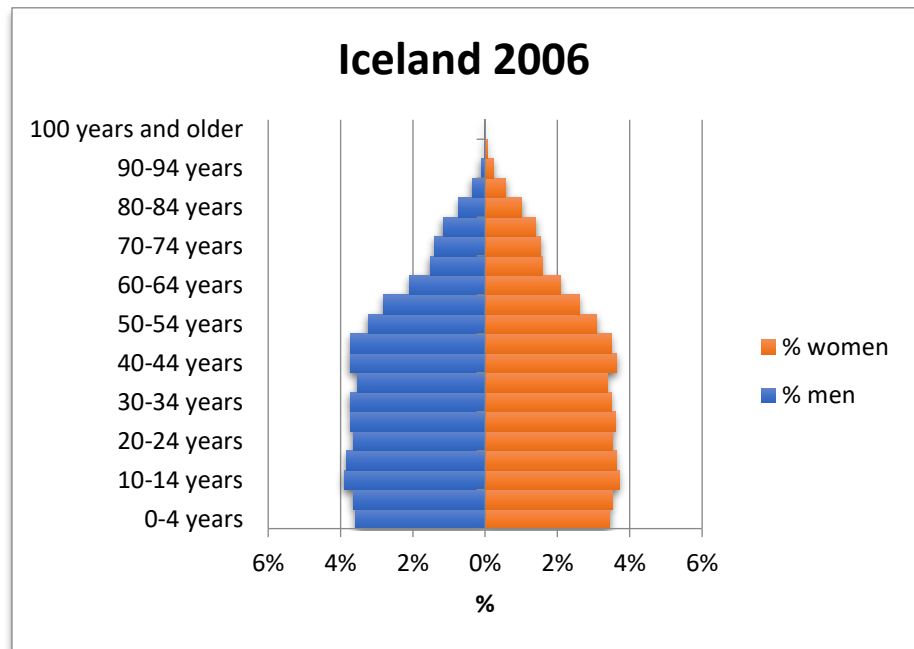

SUSTAINABILITY.IS

East Iceland Sustainability Initiative

2006