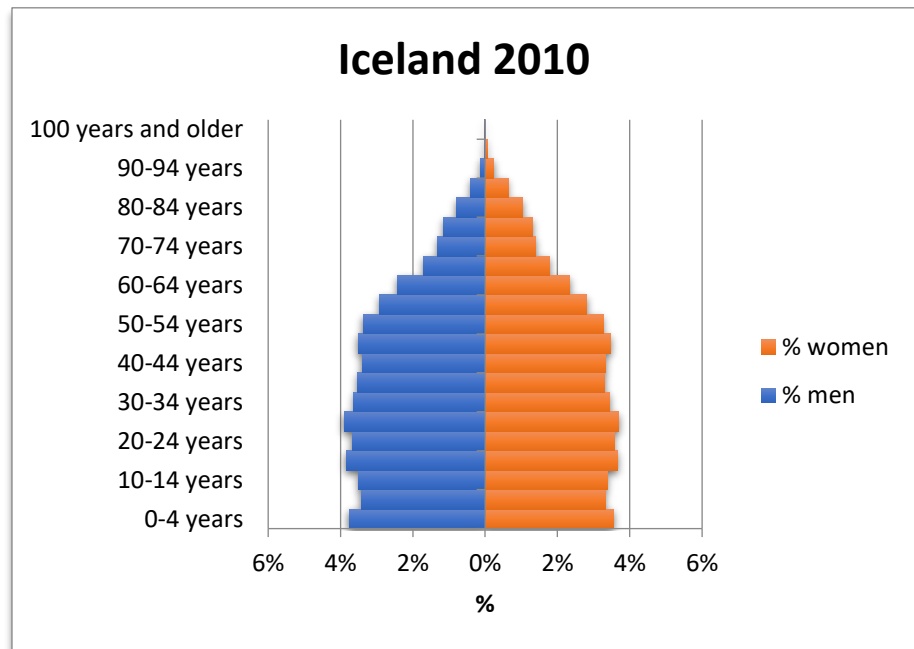

SUSTAINABILITY.IS

East Iceland Sustainability Initiative

2010