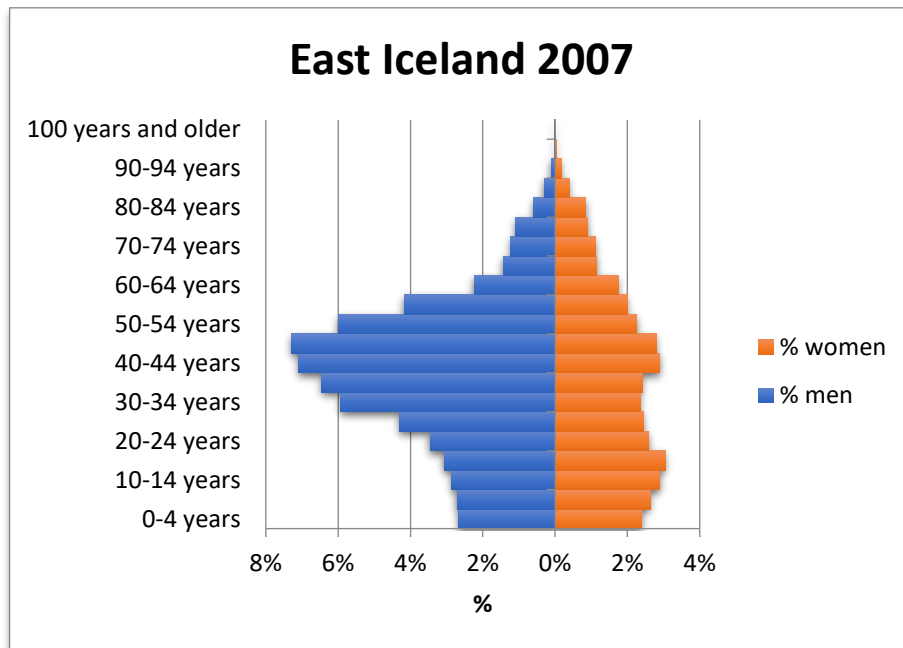

SUSTAINABILITY.IS

East Iceland Sustainability Initiative

2007