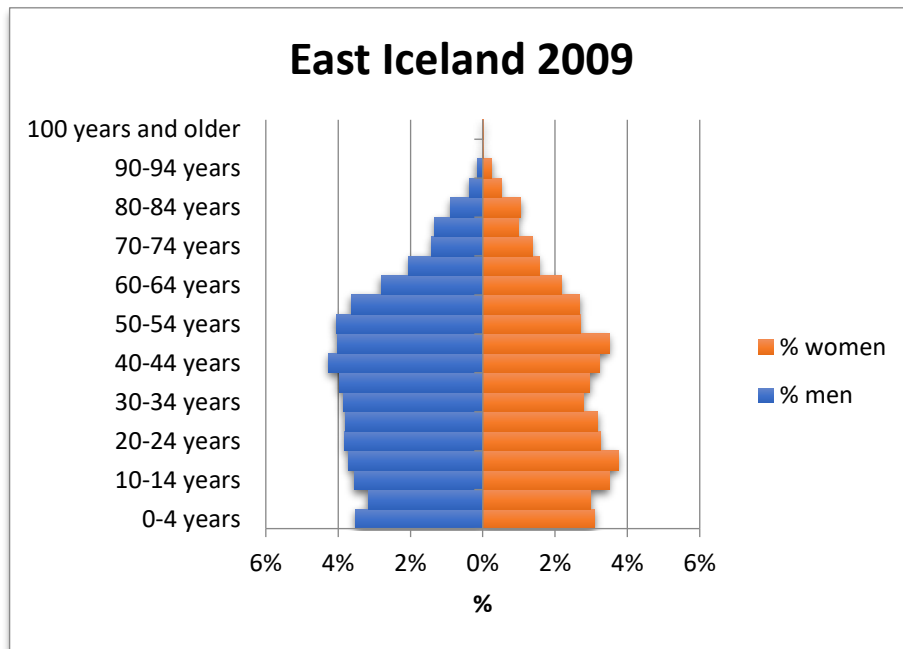

SUSTAINABILITY.IS

East Iceland Sustainability Initiative

2009