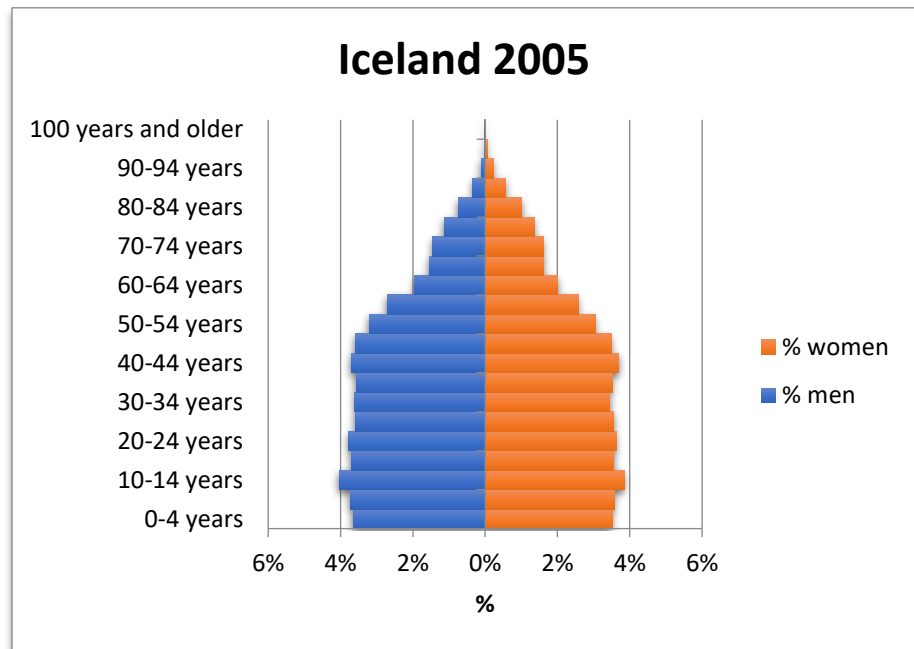

SUSTAINABILITY.IS

East Iceland Sustainability Initiative

2005