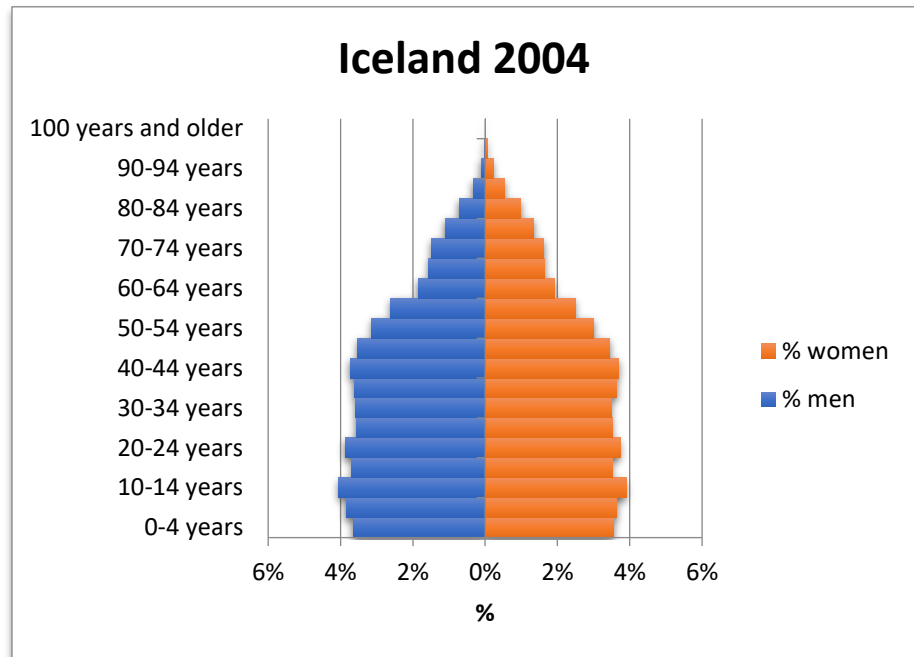

SUSTAINABILITY.IS

East Iceland Sustainability Initiative

2004