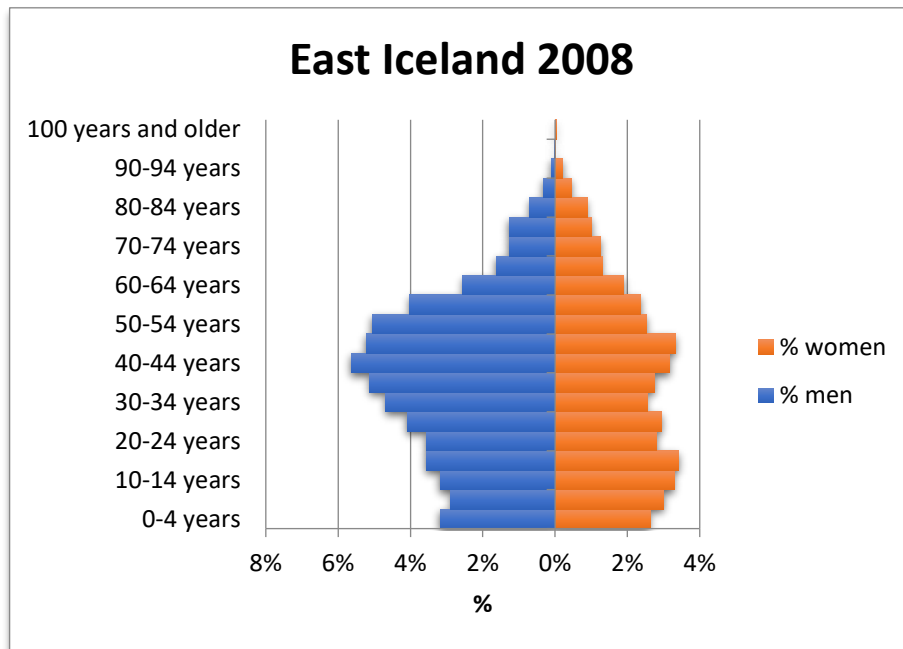

SUSTAINABILITY.IS

East Iceland Sustainability Initiative

2008