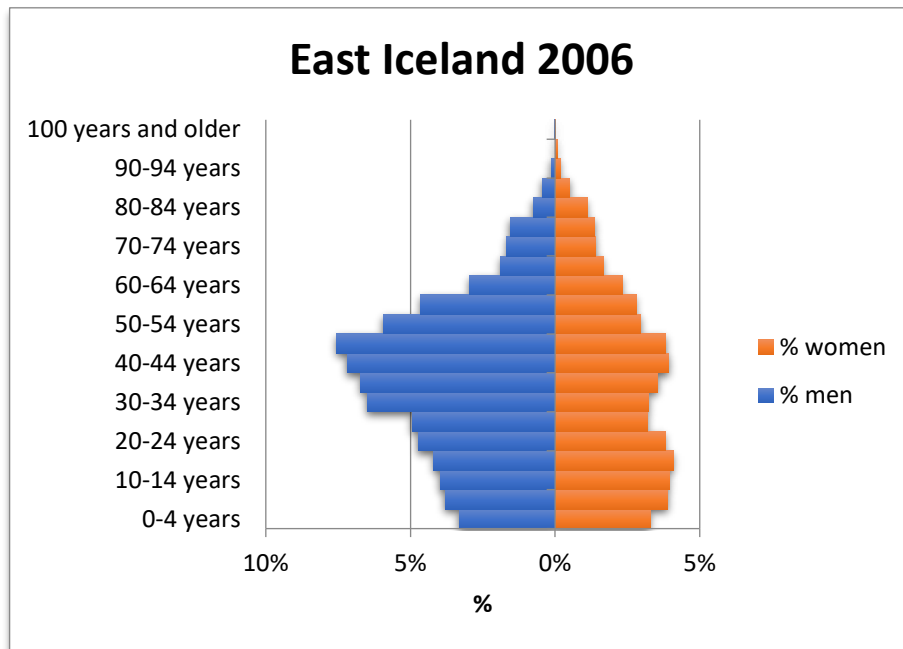

SUSTAINABILITY.IS

East Iceland Sustainability Initiative

2006