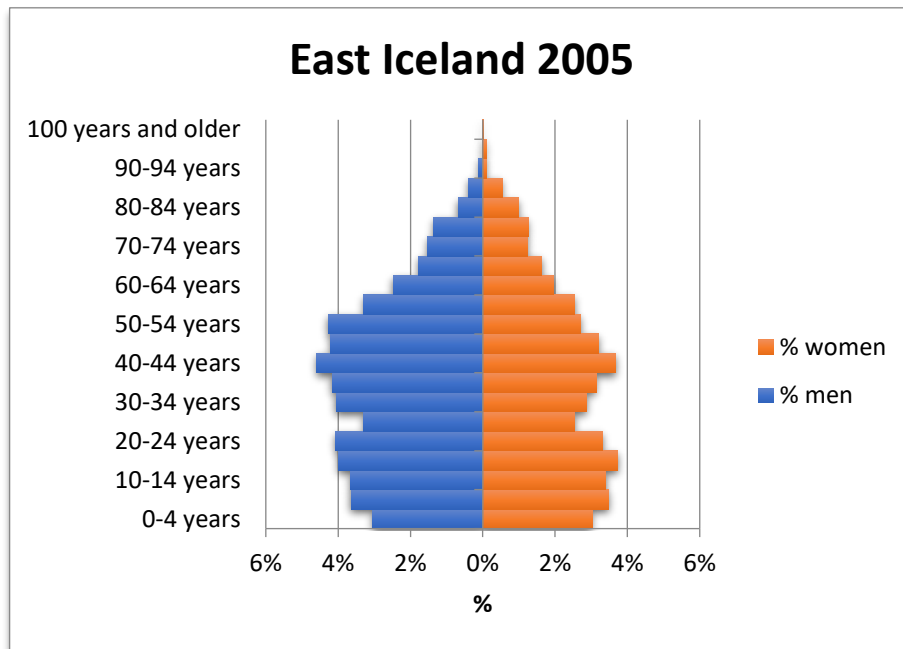

SUSTAINABILITY.IS

East Iceland Sustainability Initiative

2005