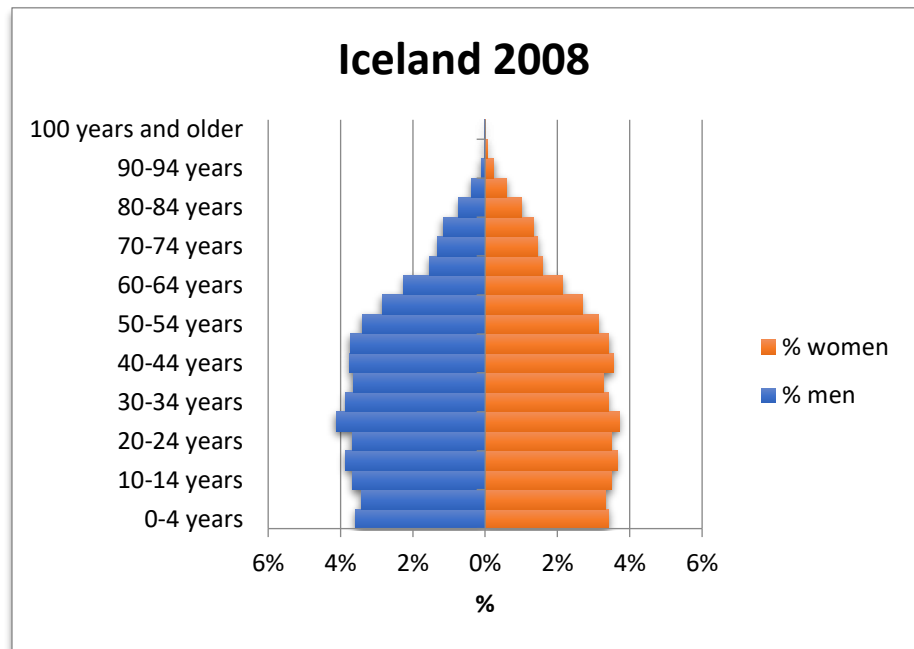

SUSTAINABILITY.IS

East Iceland Sustainability Initiative

2008